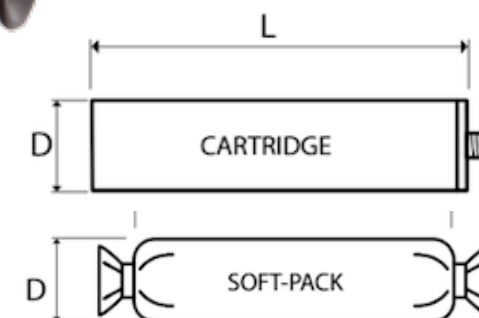

CAULKING GUNS / CG-SA402

CAPACITY	300 – 400 ml SAUSAGE SERIES 310 ml SILLICONE CARTRIDGE
THRUST RATIO	12:1
PUSHING POWER	1500N
HANDLE	ALUMINUM / SWIVEL
BARREL	ALUMINUM
TRIGGER	ALUMINIUM
WEIGHT	550 g
QUANTITY	10 pcs